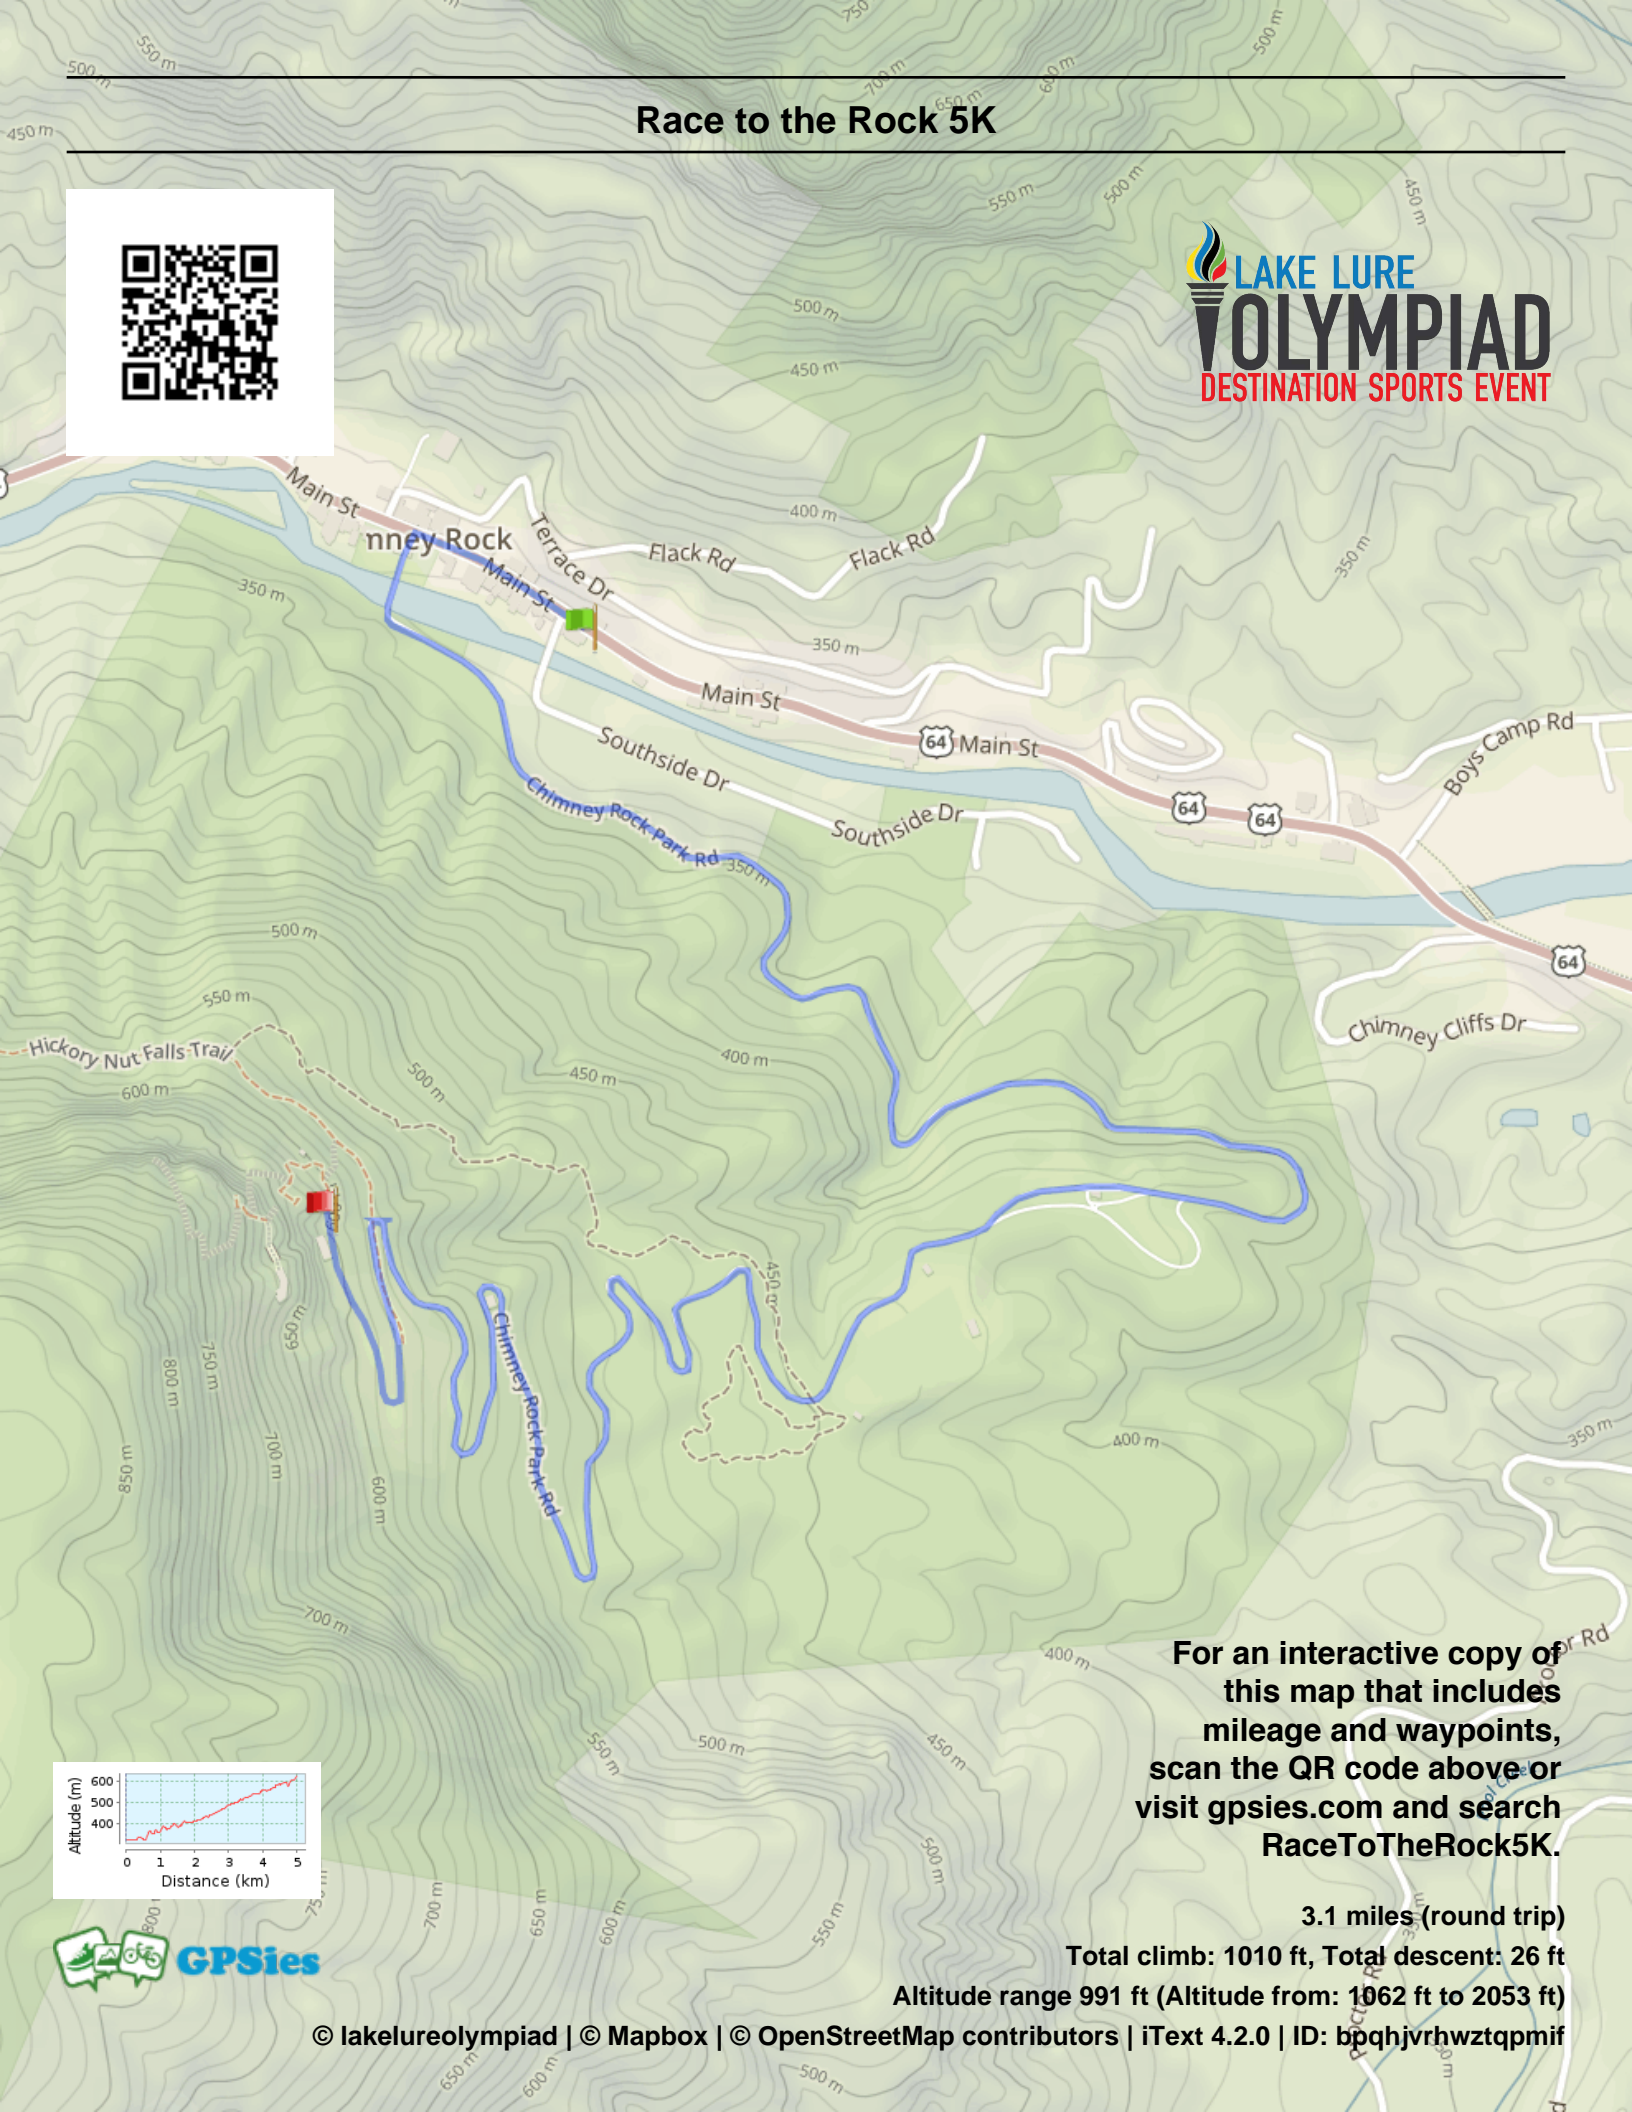

Race to the Rock 5K

For an interactive copy of this map that includes mileage and waypoints, scan the QR code above or visit gpsies.com and search RaceToTheRock5K.

3.1 miles (round trip)

Total climb: 1010 ft, Total descent: 26 ft

Altitude range 991 ft (Altitude from: 1062 ft to 2053 ft)

© lakelureolympiad | © Mapbox | © OpenStreetMap contributors | iText 4.2.0 | ID: bpqhjvrhwztpmf